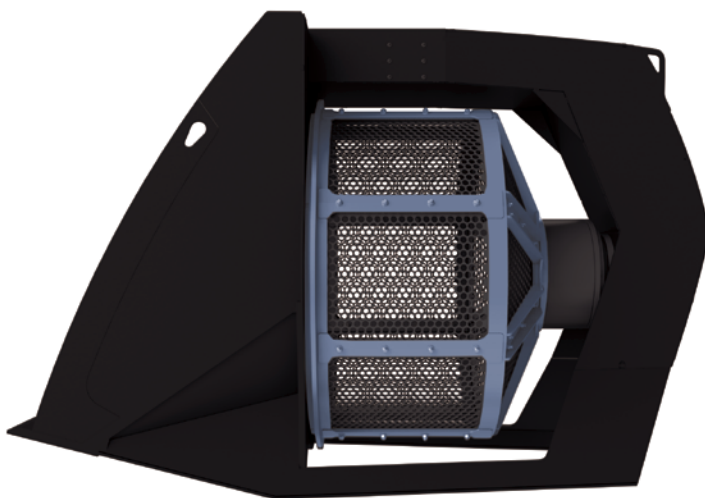

XXL VOLUME

The extra large drums and the extra large hopper result in a higher throughput capacity and reduced cycle times per ton processed.