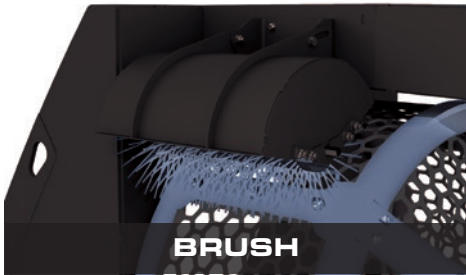

SPECIFICATIONS

Model	RS 800 (HBS 800)	RS 1200 (HBS 1200)	RS 1600 (HBS 1600)	RS 2000 (HBS 2000)
Excavator size in t	≥ 9	≥ 14	≥ 25	≥ 35
Screen drum diameter in	31.50	47.25	63.00	78.75
Screen drum depth in	19.75	29.50	43.50	43.50
Oil pressure psi	1885	2465	2465	2465
Oil flow in gpm	5	20	32	32
Bucket volume in yd³	0.33	1.00	2.50	4.50
Total volume in yd³	0.75	2.50	6.25	9.75
Length in	71	94	124	148
Width in	37	54	73	87
Height in	47	63	84	88
Weight lbs	1408	2684	5104	10120

OPTIONS

The robust brush cleans the mesh during operation.